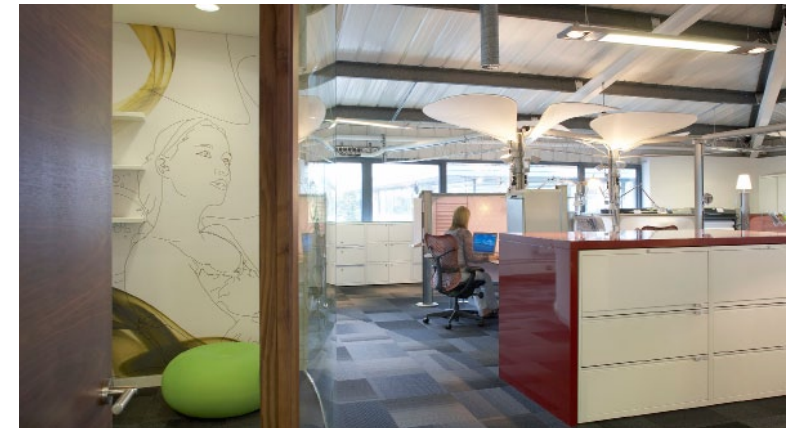

Client

TSK

Project

The Nucleus Internal Graphics

Discipline

Creative

Description

In an extension to the usual work we have done for retained client TSK, we were asked to look at the internal branding of the company's newly refurbished offices.

Execution

In all previous work Manifest had developed a flowing graphic style linked to contemporary illustration and this theme was extended through TSK's offices. The result was a stunning internal environment that wowed staff and clients alike.

Deliverables

Graphic Design
Illustration

Work.